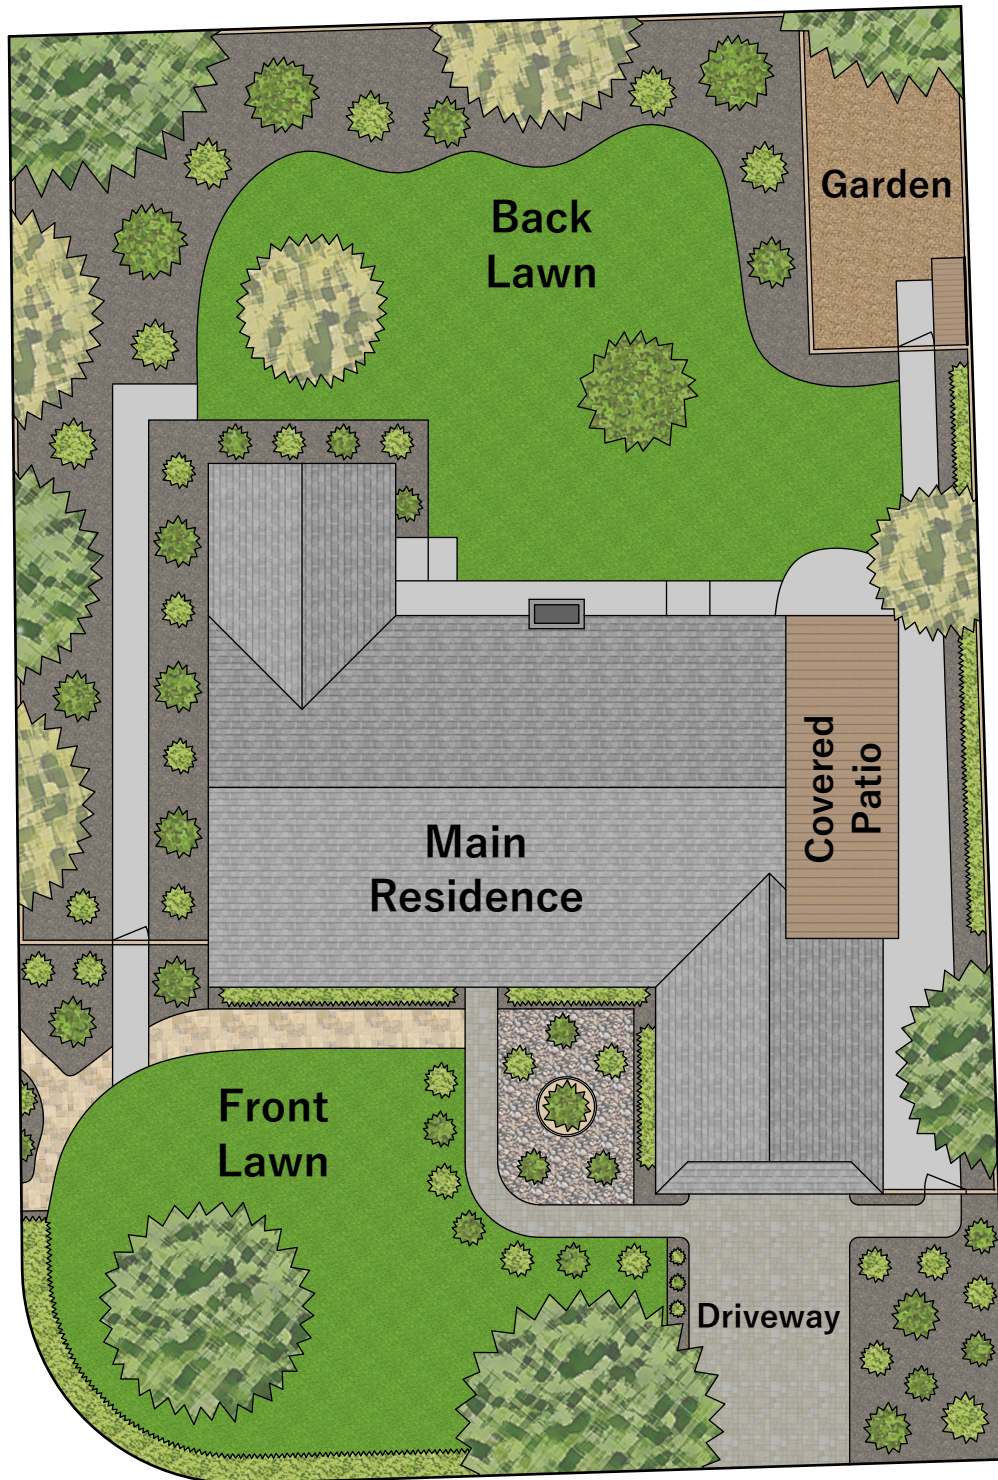

956 Wiget Lane

Walnut Creek, CA 94598

Site Plan

lot size approx. 0.28 acres

Any and all information on this drawing is for illustrative purposes only and is deemed reliable, but not guaranteed. All information requires independent verification.